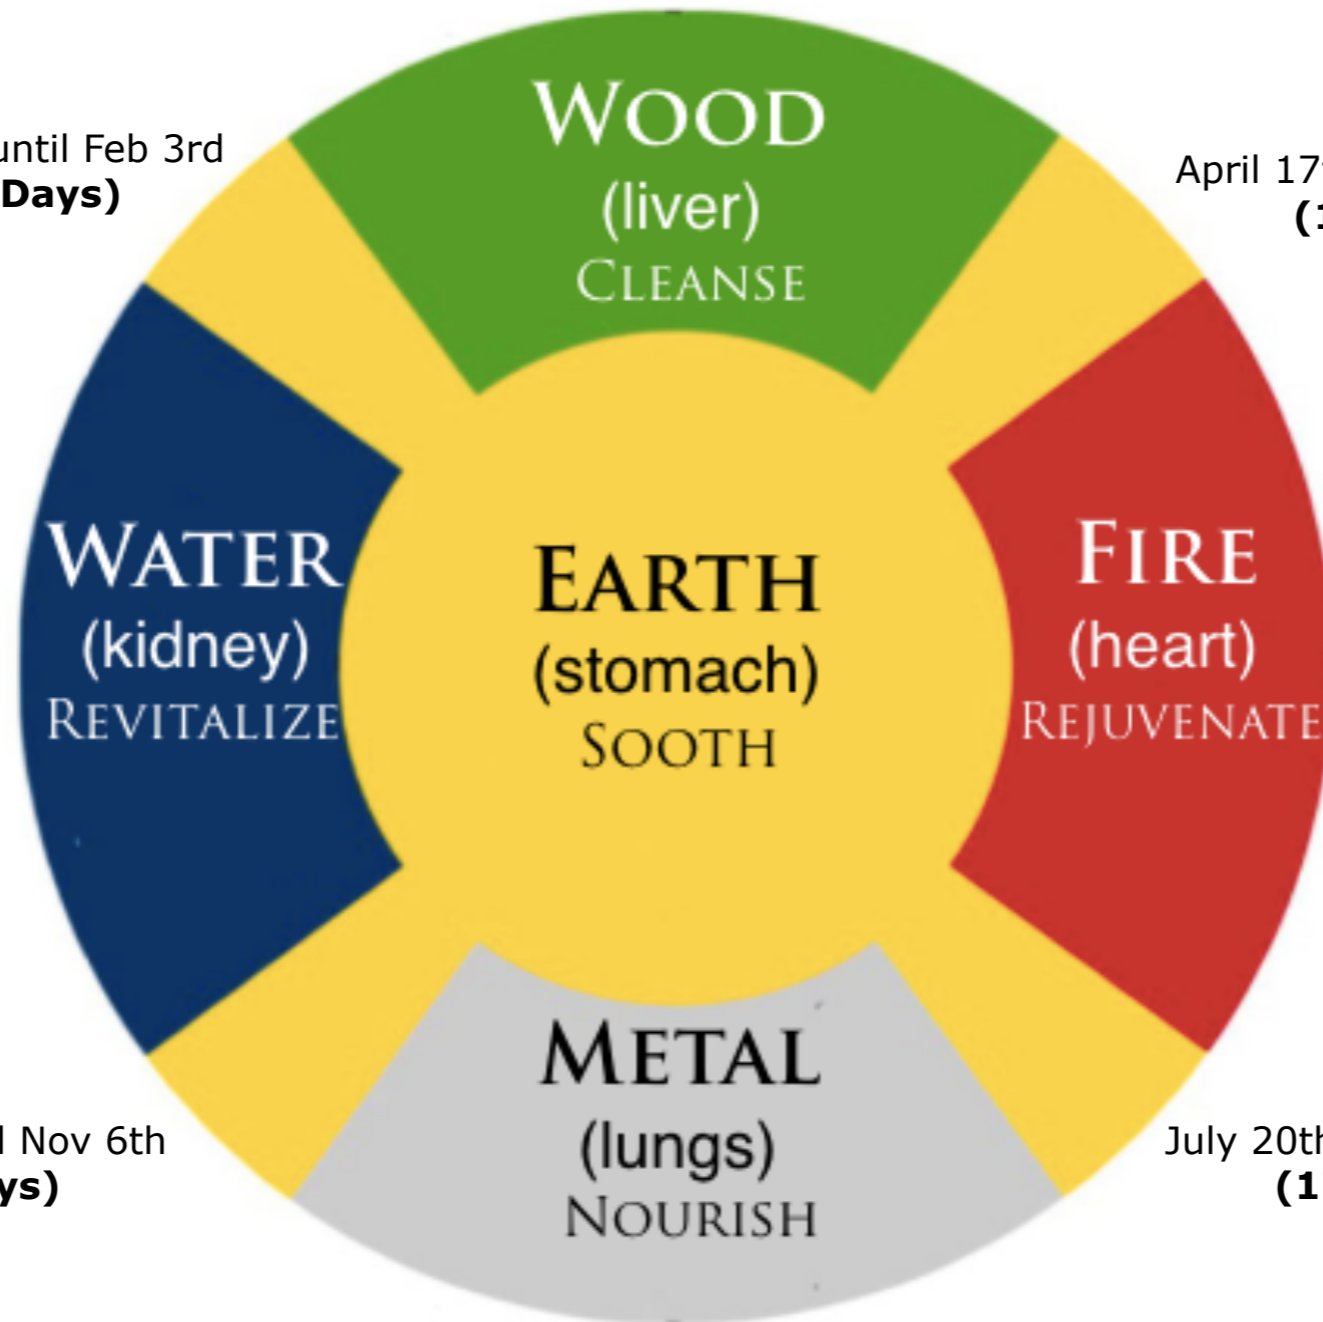

September 22nd

Winter Solstice

December 21st

Summer Solstice

June 20th

Spring

Feb 4th until April 16th
(72 Days)

Jan 17th until Feb 3rd
(18 Days)

April 17th until May 5th
(19 Days)

Winter

Nov 7th until Jan 16th
(71 Days)

Summer

May 6th until July 19th
(75 Days)

Oct 20th until Nov 6th
(17 Days)

July 20th until Aug 6th
(17 Days)

August 7th until October 19th
(74 Days)

Fall

Feb 4th until April 16th
(72 Days)

Jan 17th until Feb 3rd
(18 Days)

April 17th until May 5th
(19 Days)

Nov 7th until Jan 16th
(71 Days)

May 6th until July 19th
(75 Days)

Oct 20th until Nov 6th
(17 Days)