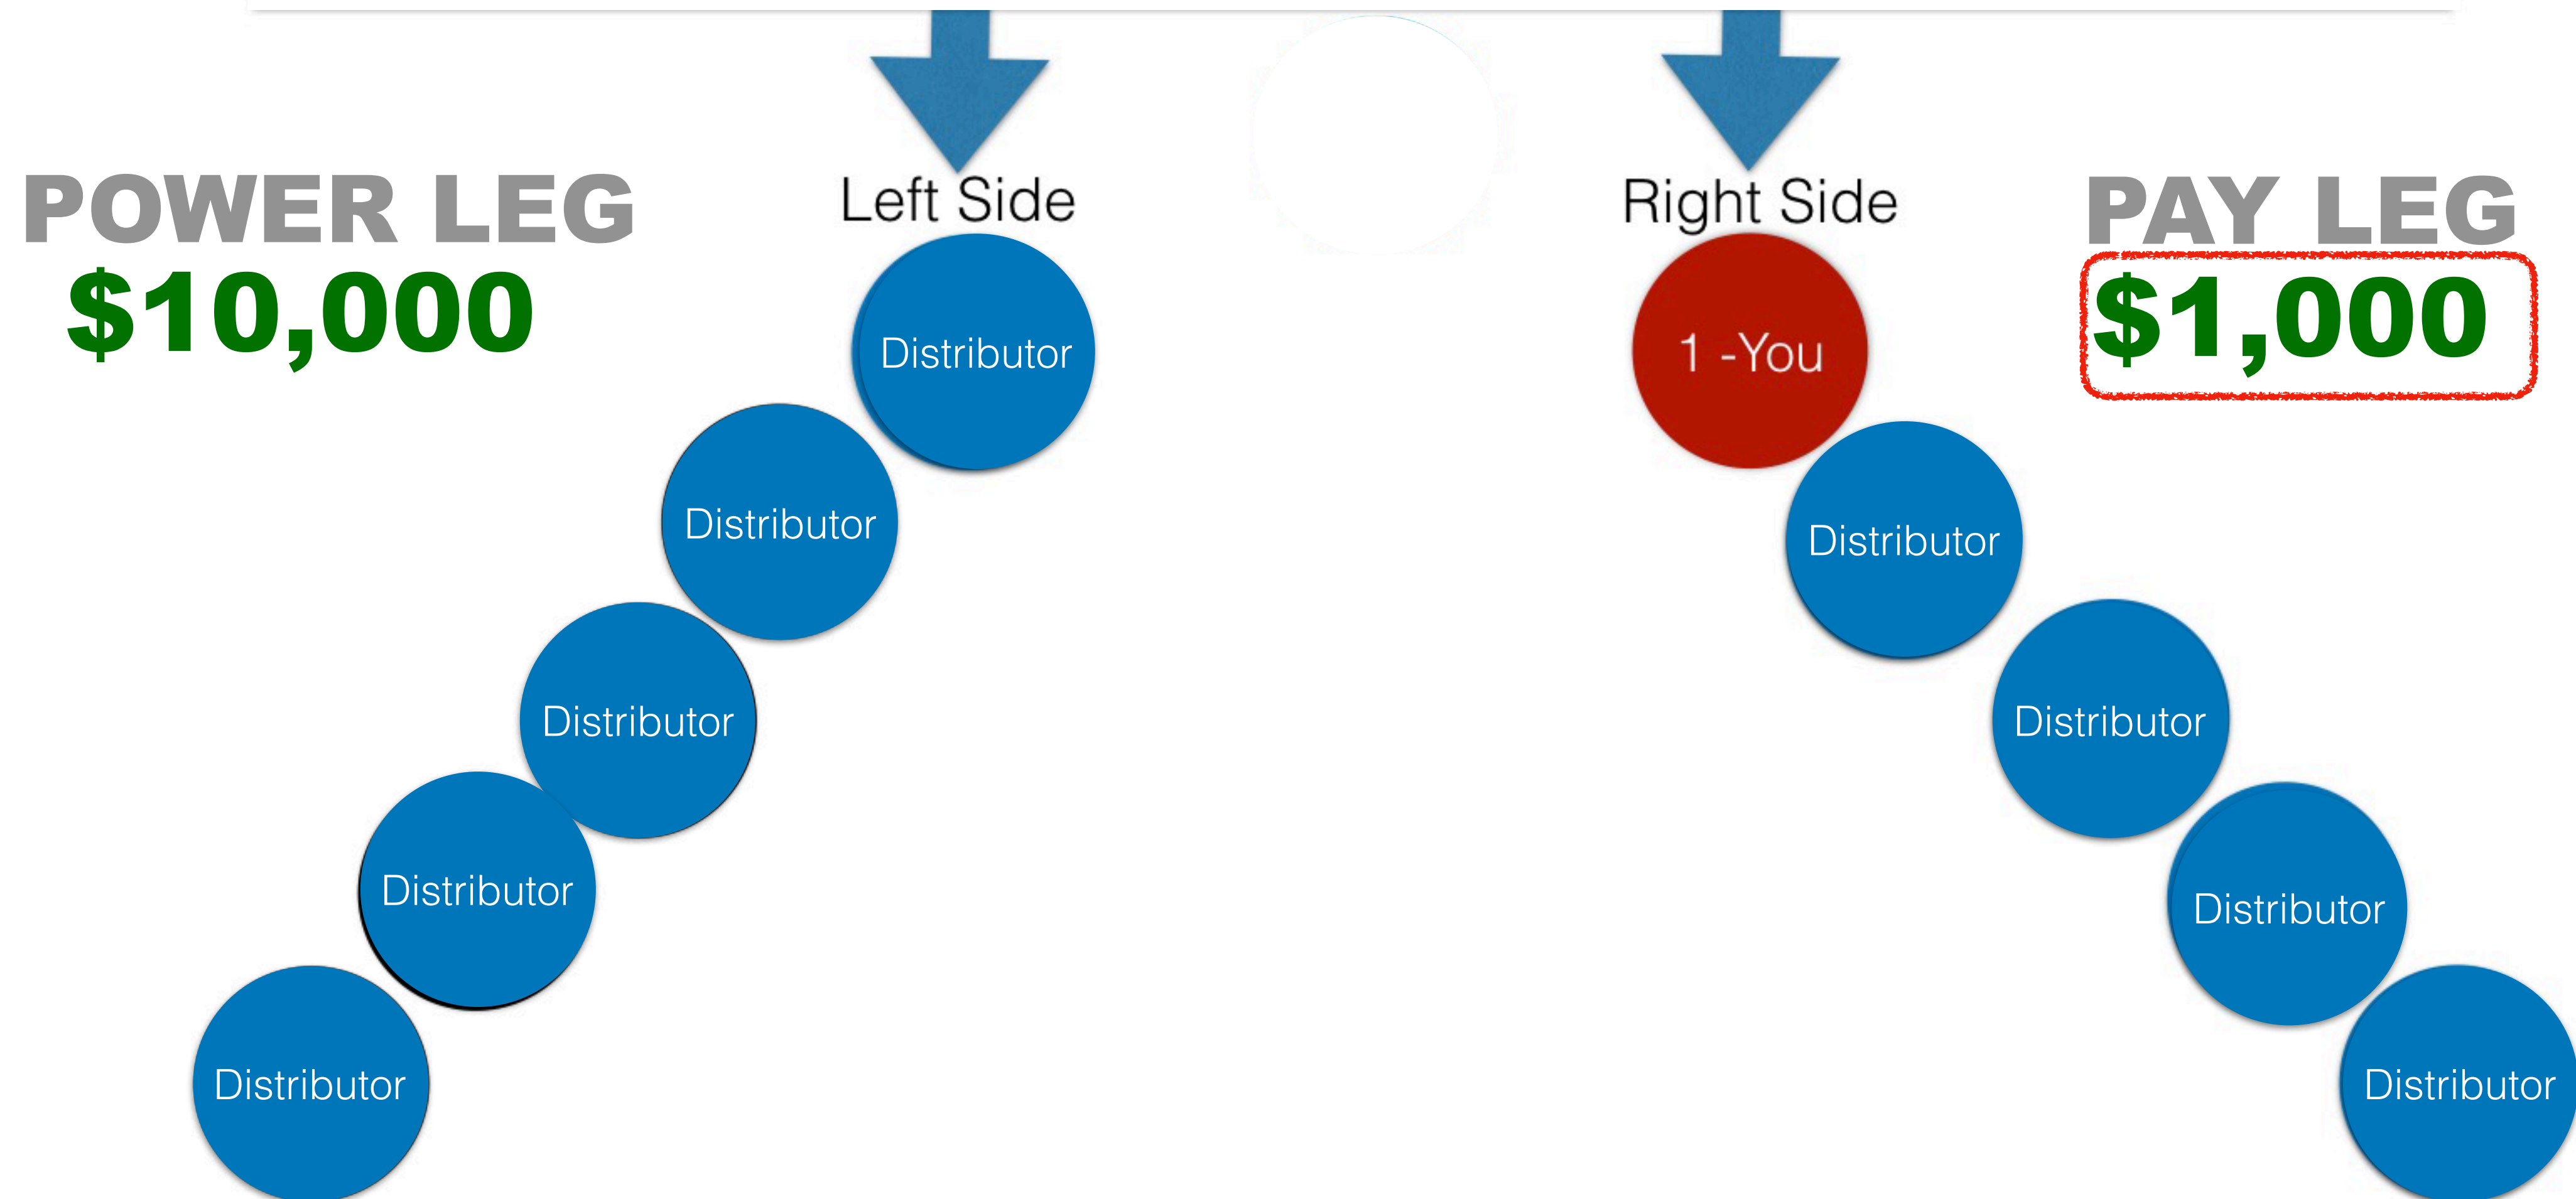

Your Weekly Commissions

You get PAID each week from your Pay Leg