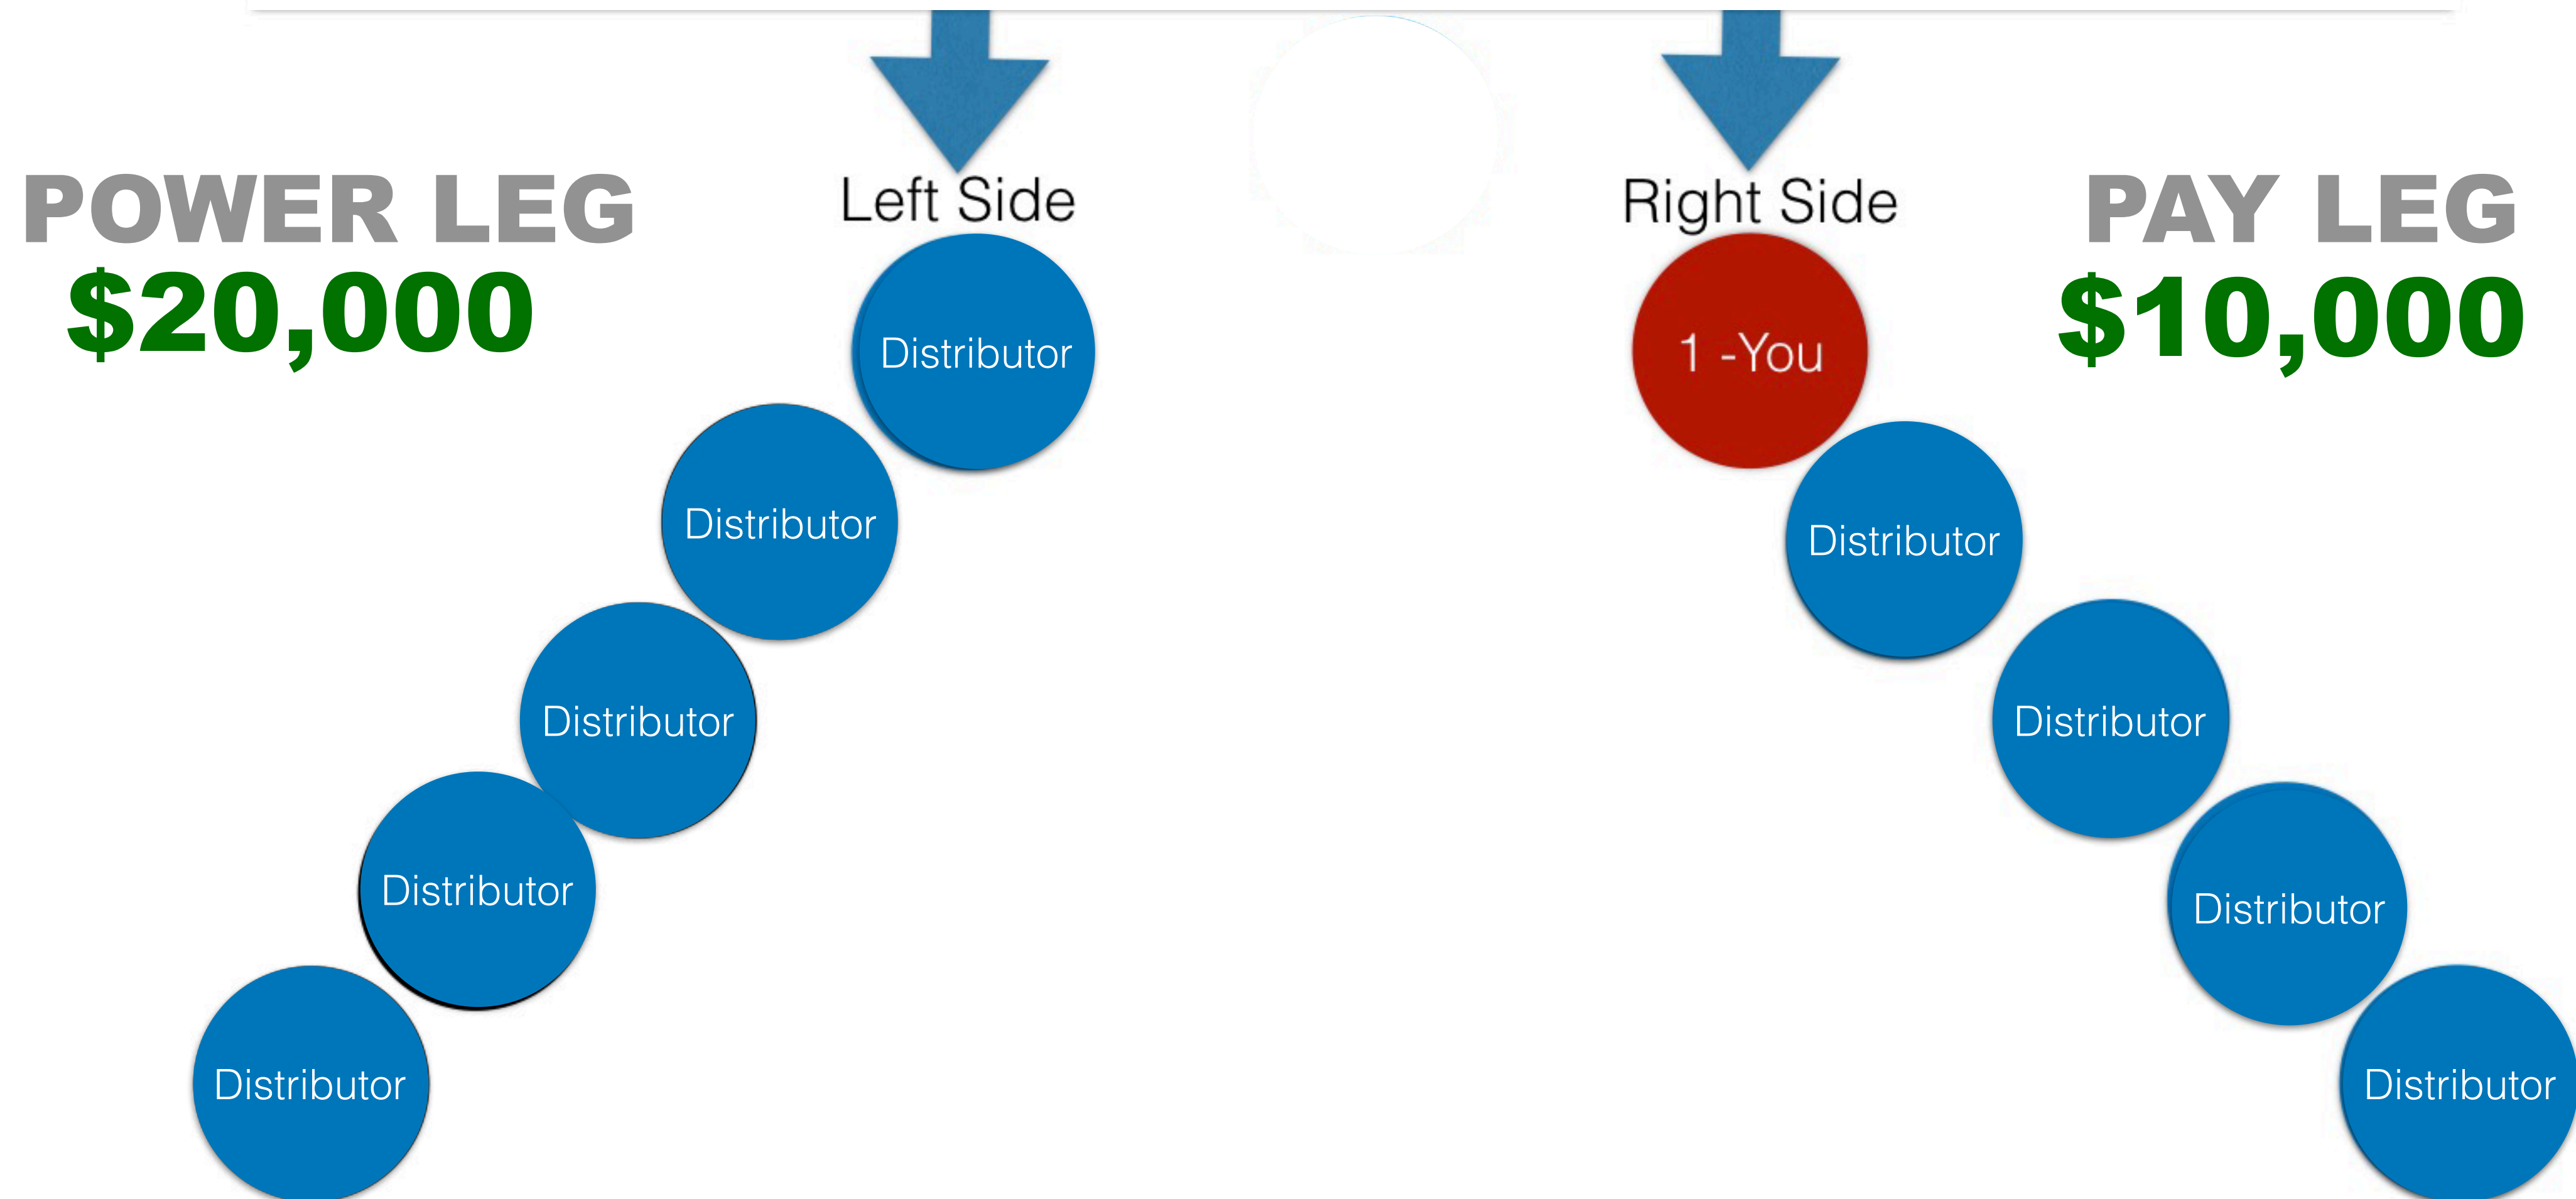

Your Weekly Commissions

You get PAID each week from your Pay Leg