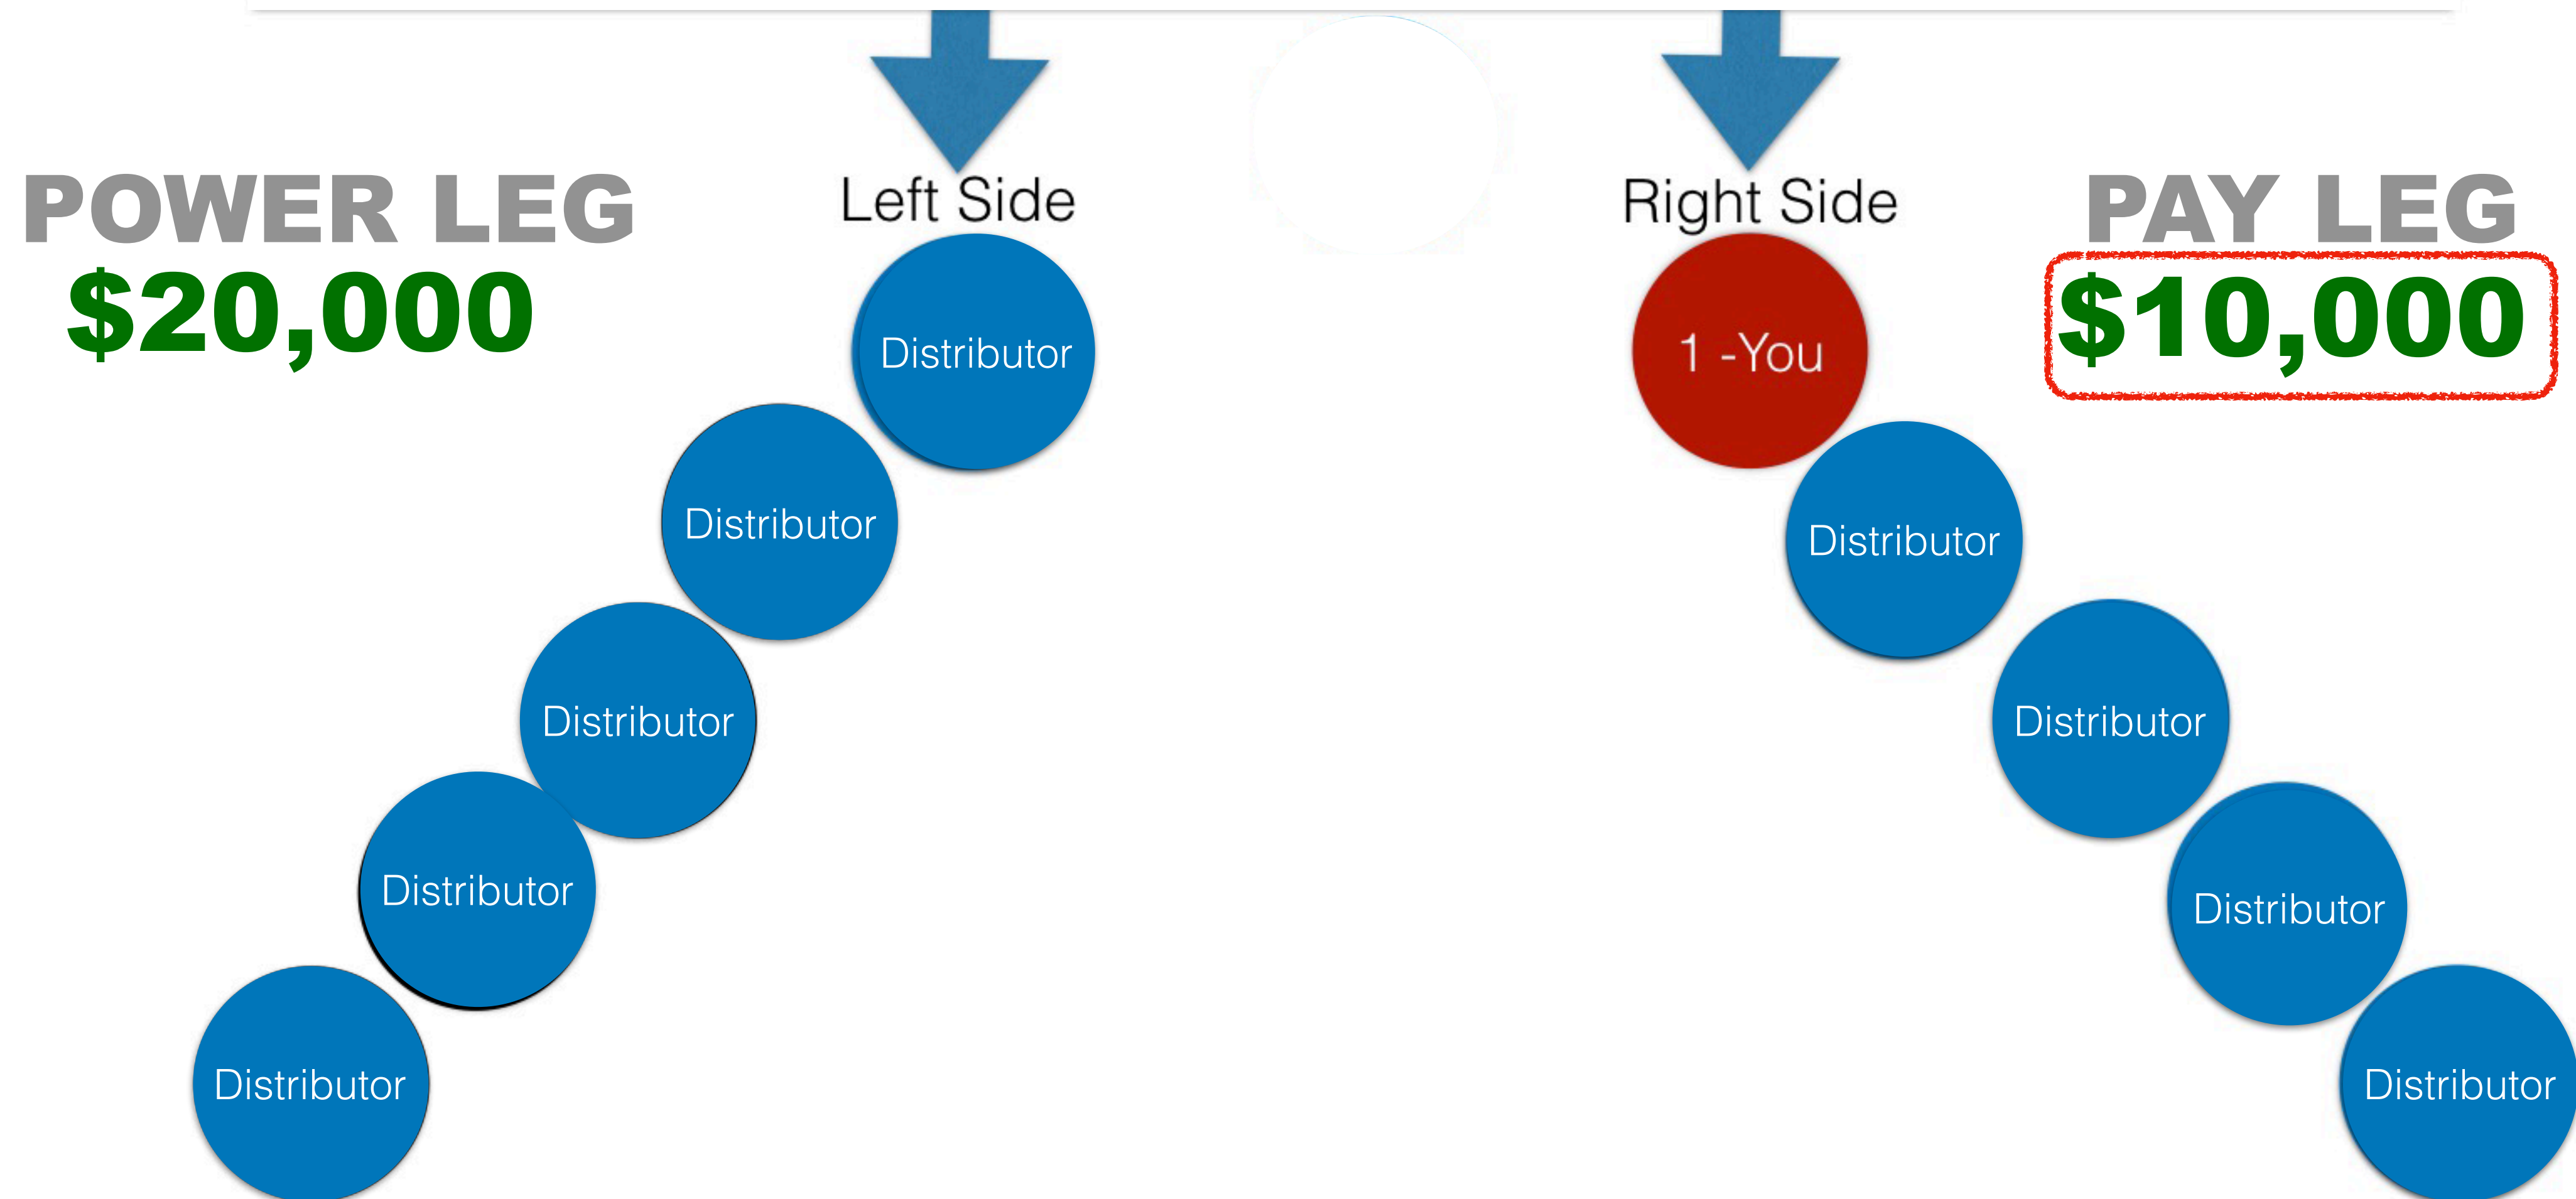

Your Weekly Commissions

You get PAID each week from your Pay Leg