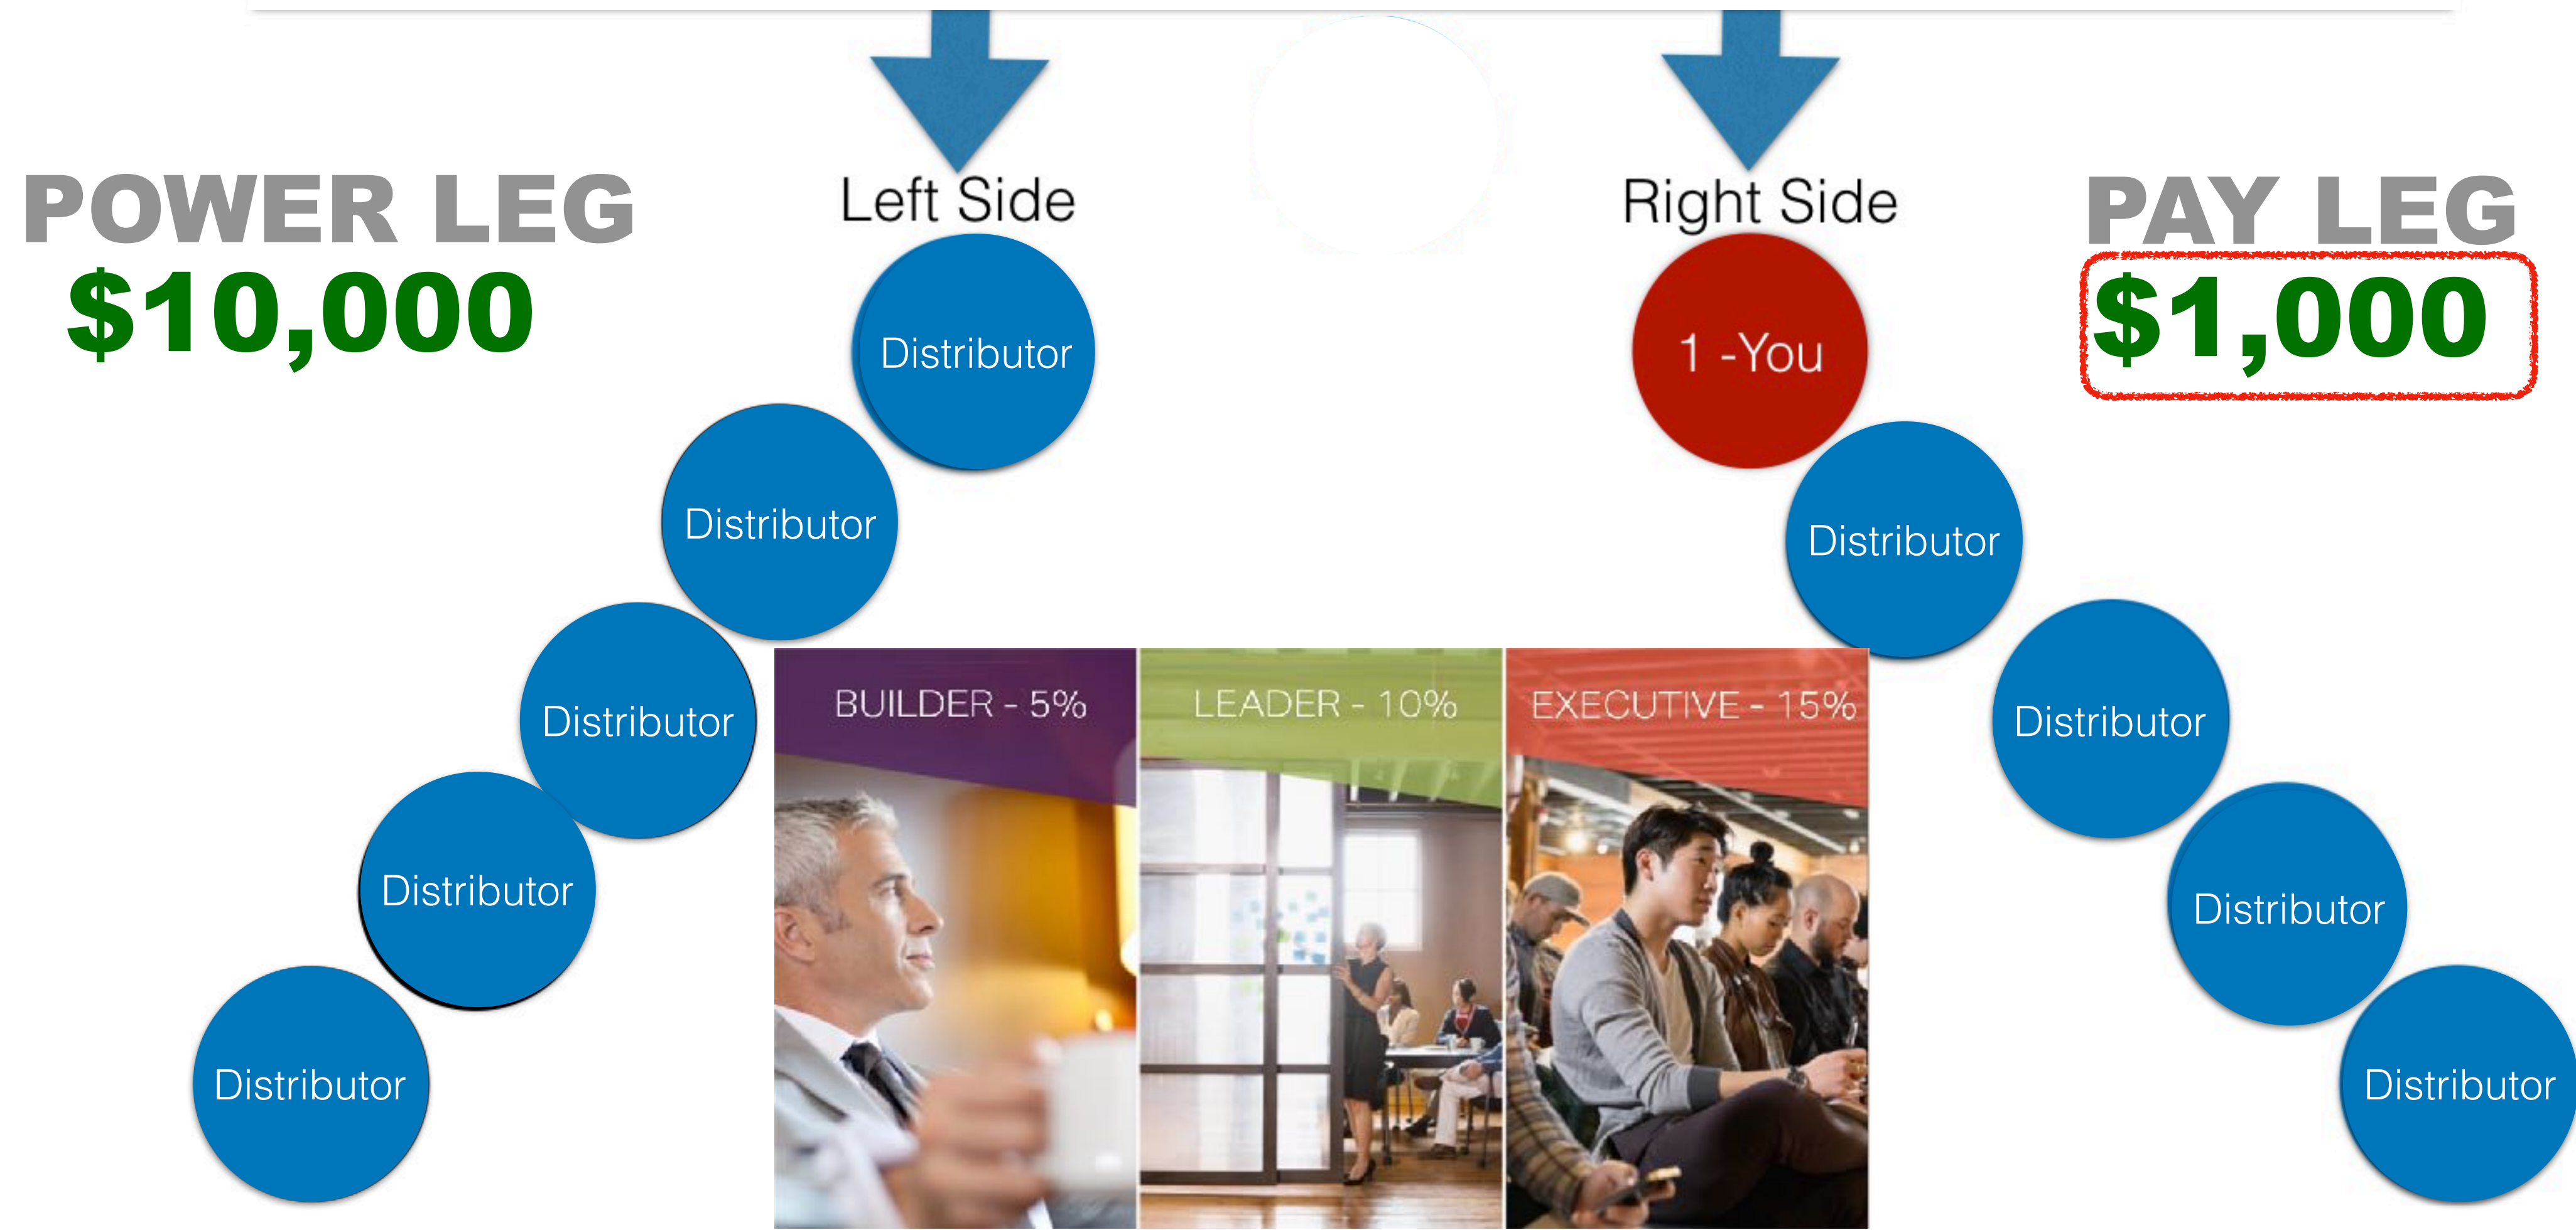

Your Weekly Commissions

You get PAID each week from your Pay Leg