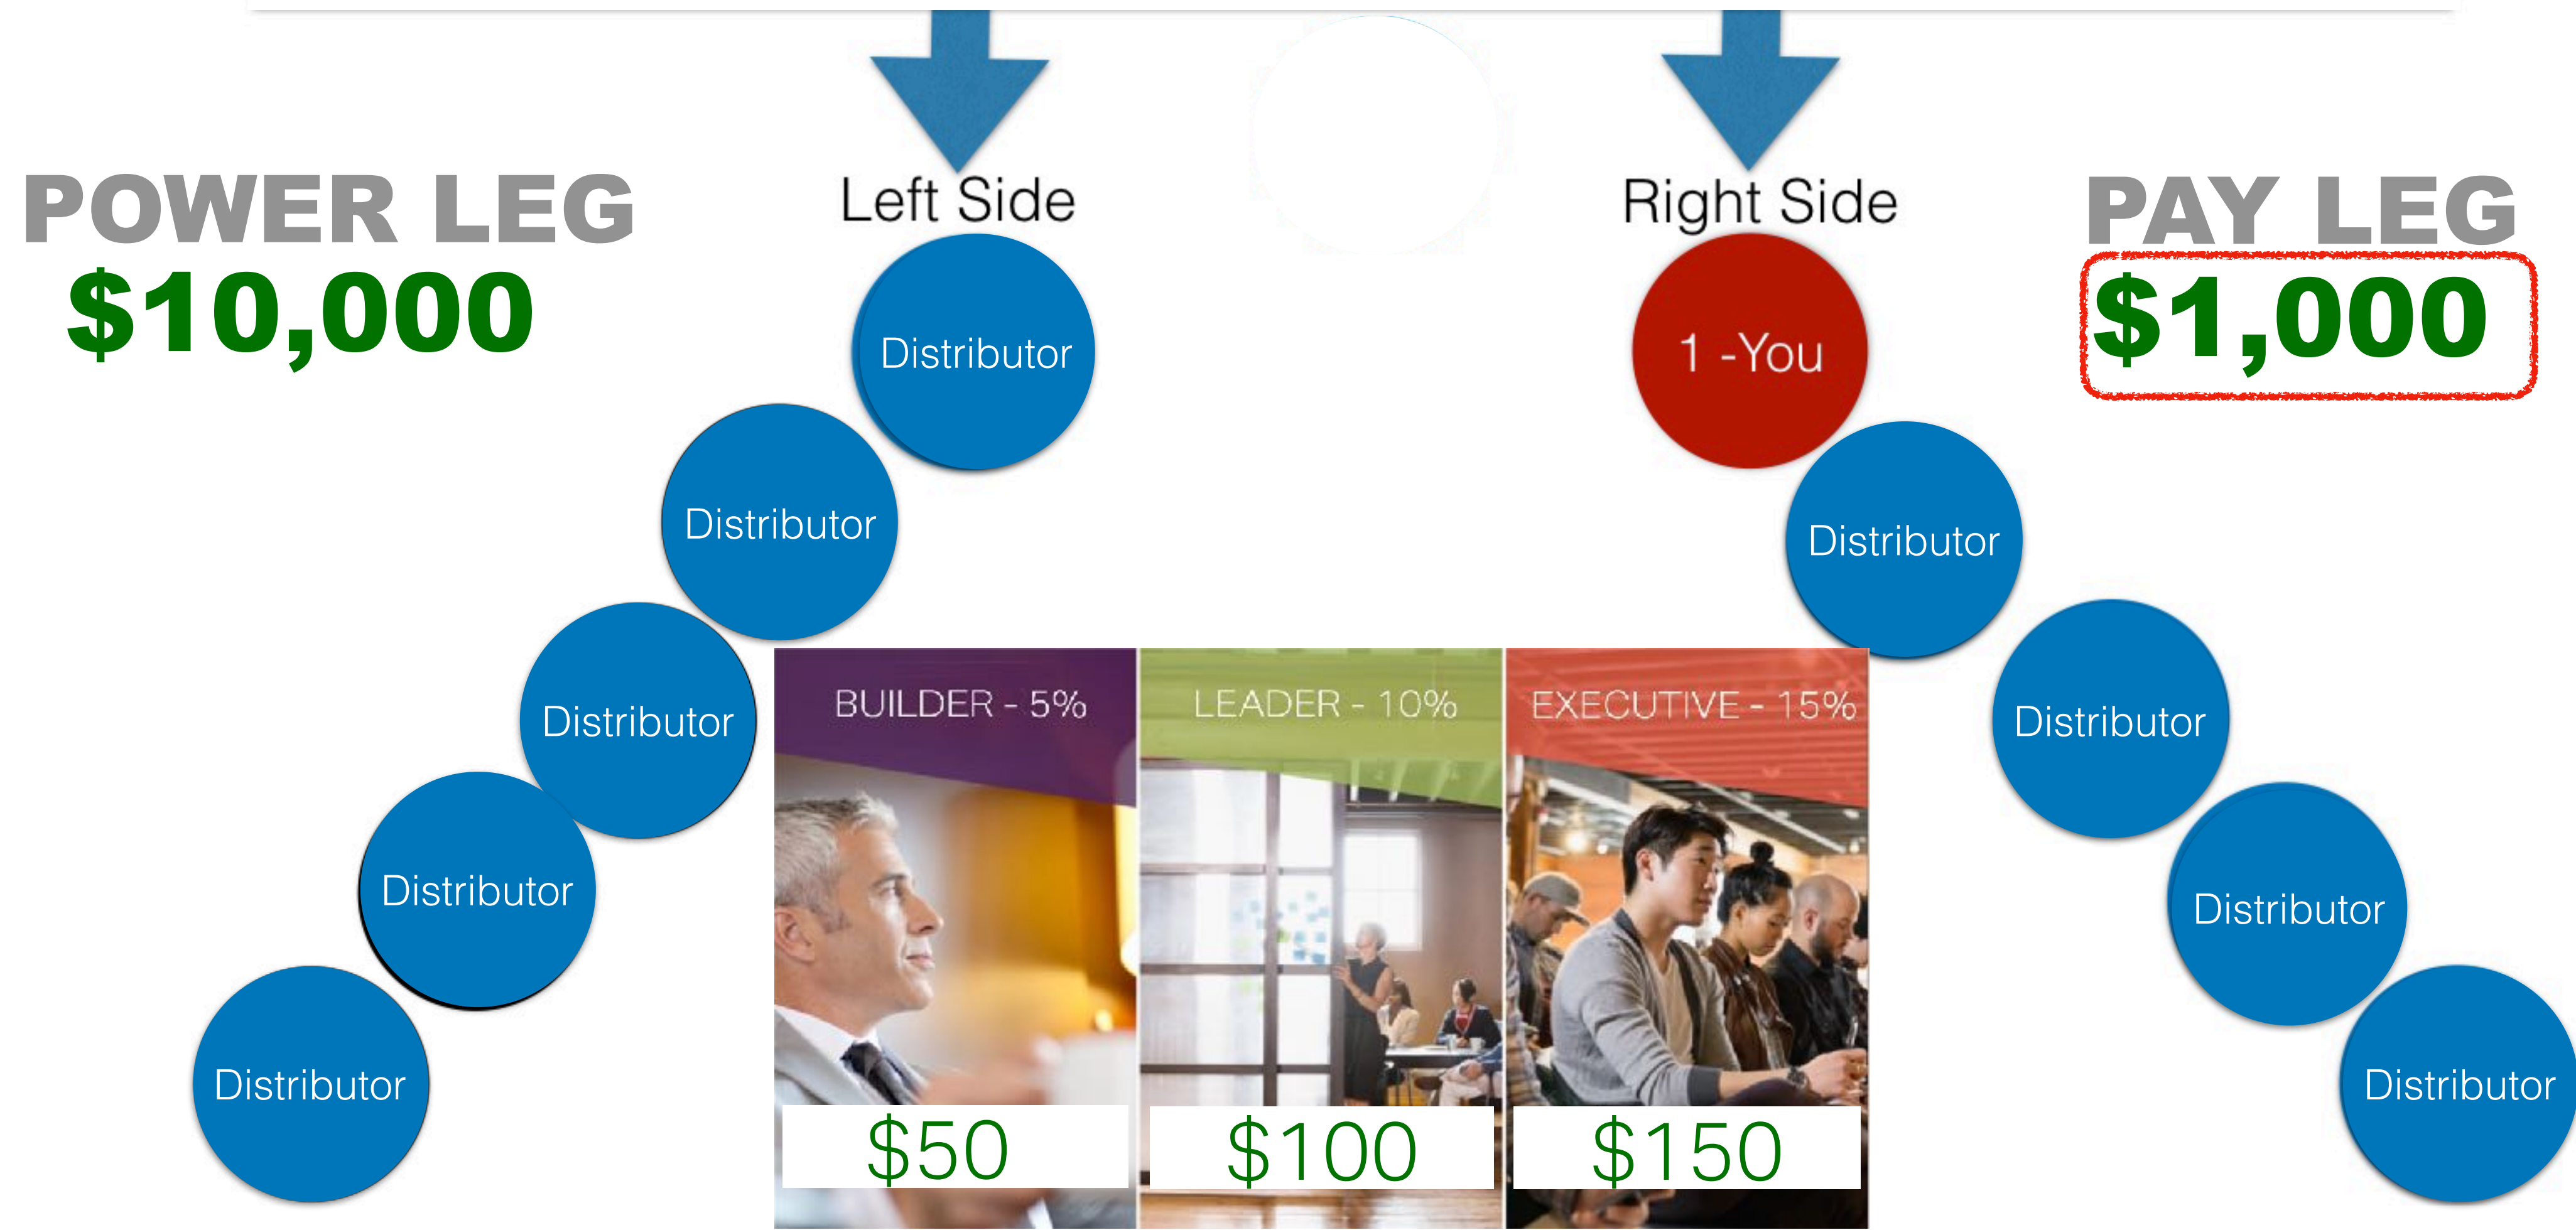

Your Weekly Commissions

You get PAID each week from your Pay Leg