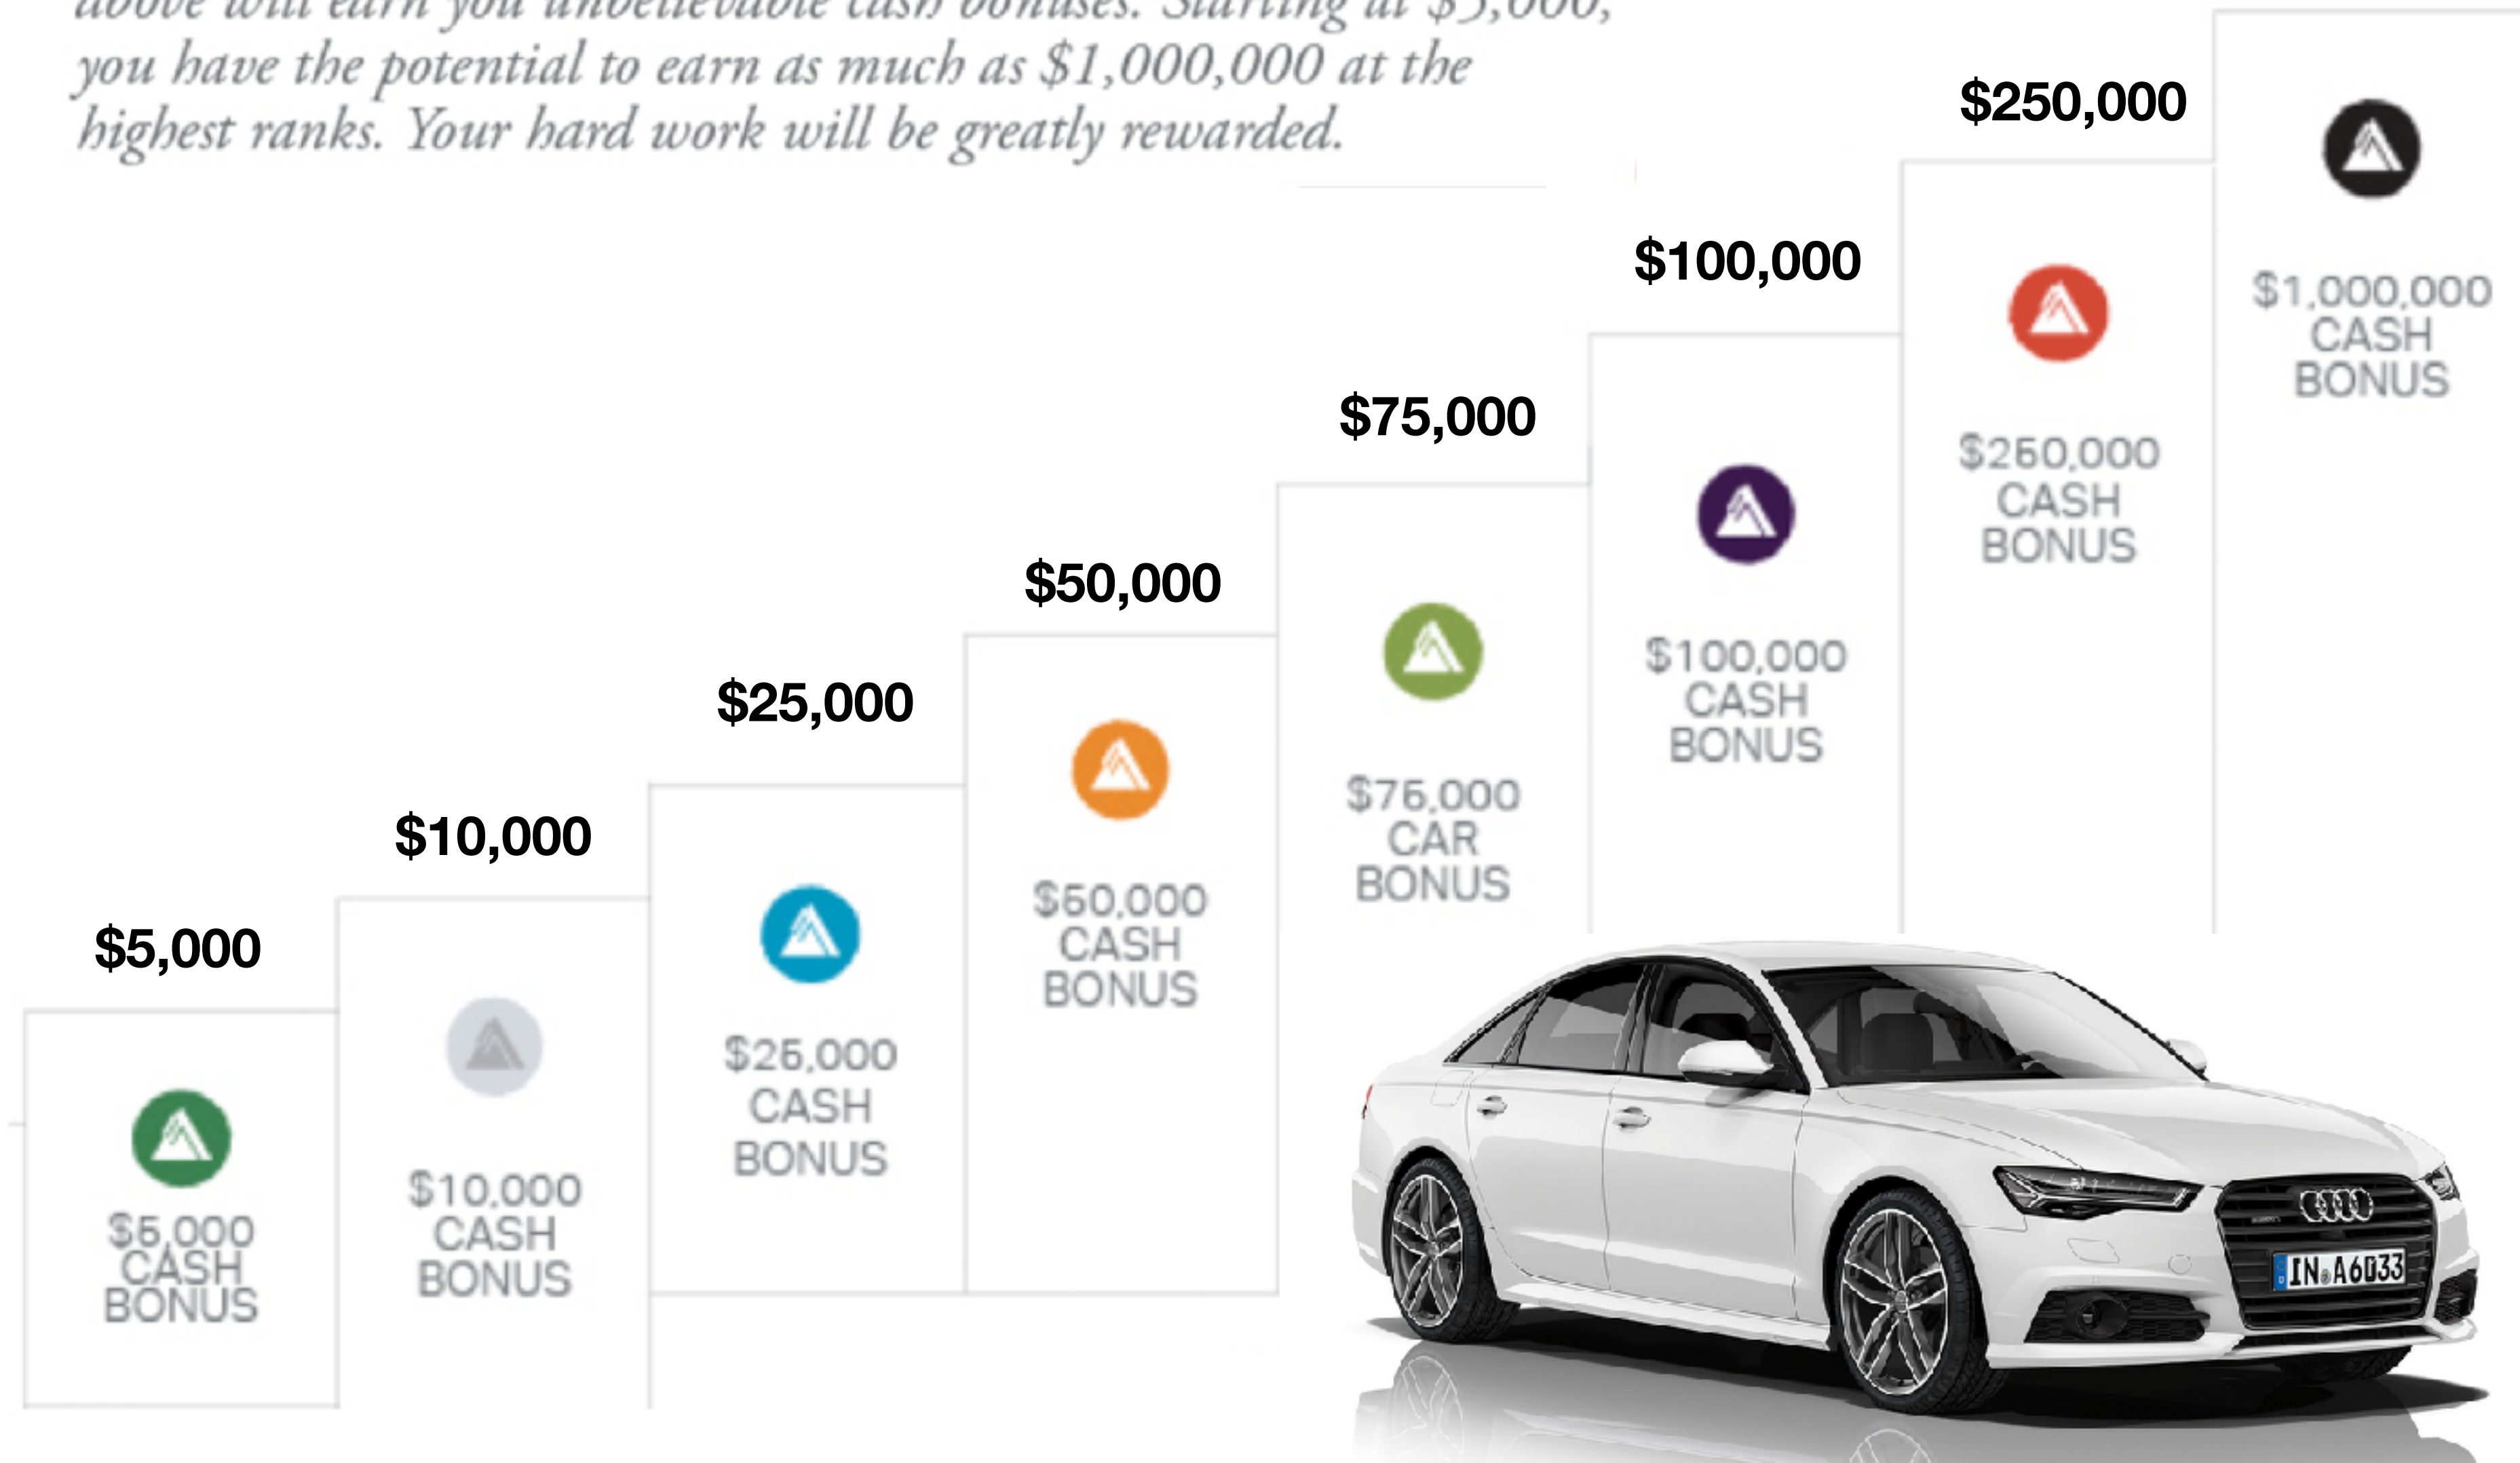

Alphay Rank Achievement Rewards.

Alphay rewards hard work. At the rank of Emerald and each rank above will earn you unbelievable cash bonuses. Starting at $5,000, you have the potential to earn as much as $1,000,000 at the highest ranks. Your hard work will be greatly rewarded.

ONE MILLION DOLLAR BONUS!