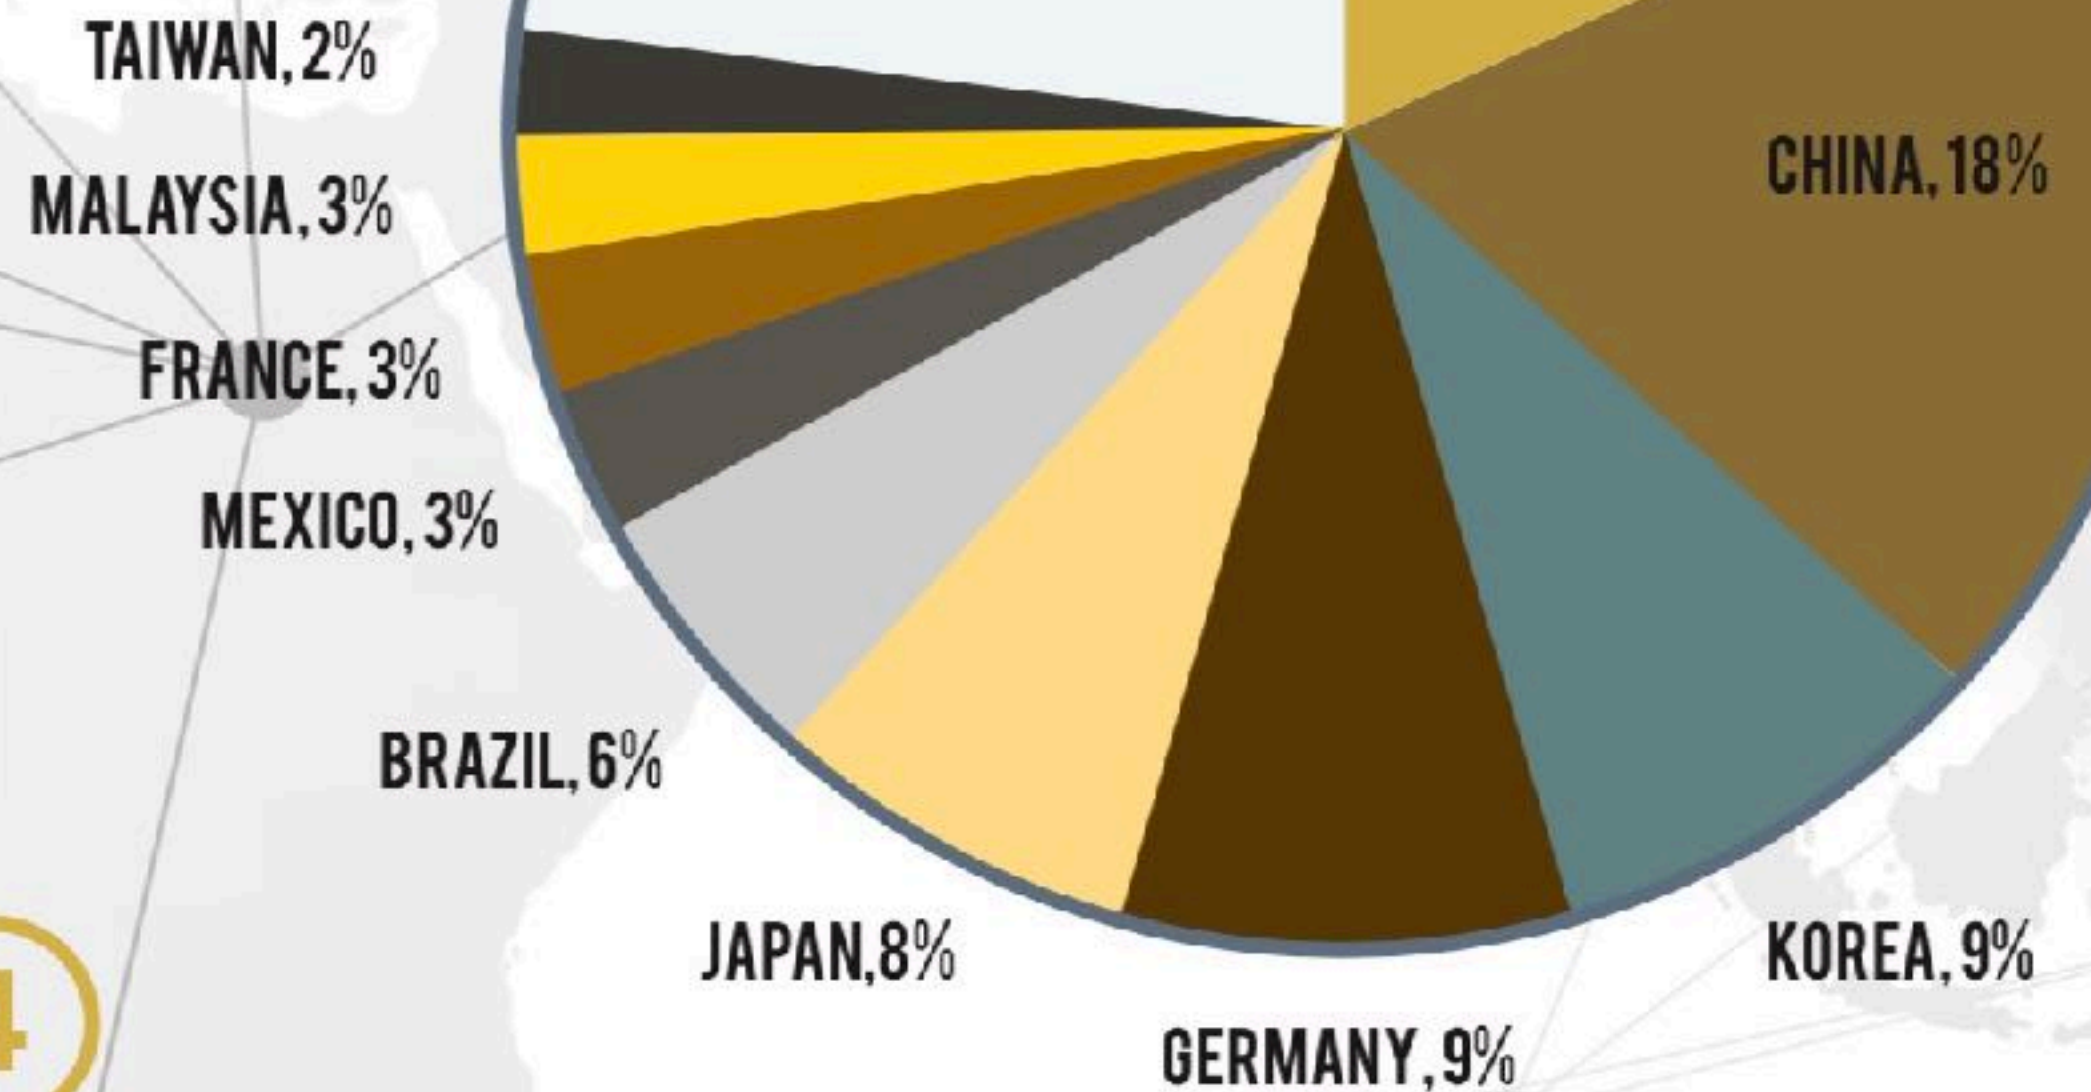

And understand this ... especially if you are involved in a company that doesn't put an emphasis on event attendance ... promoting events gives you the opportunity to step up and be a leader. You can't change your entire company, but you CAN change YOUR business.

TOP 10 GLOBAL DIRECT SELLING MARKETS

According to the World Federation of Direct Selling Associations, here is a breakdown of the Top 10 Global Direct Selling Markets (published June 18, 2018)

4