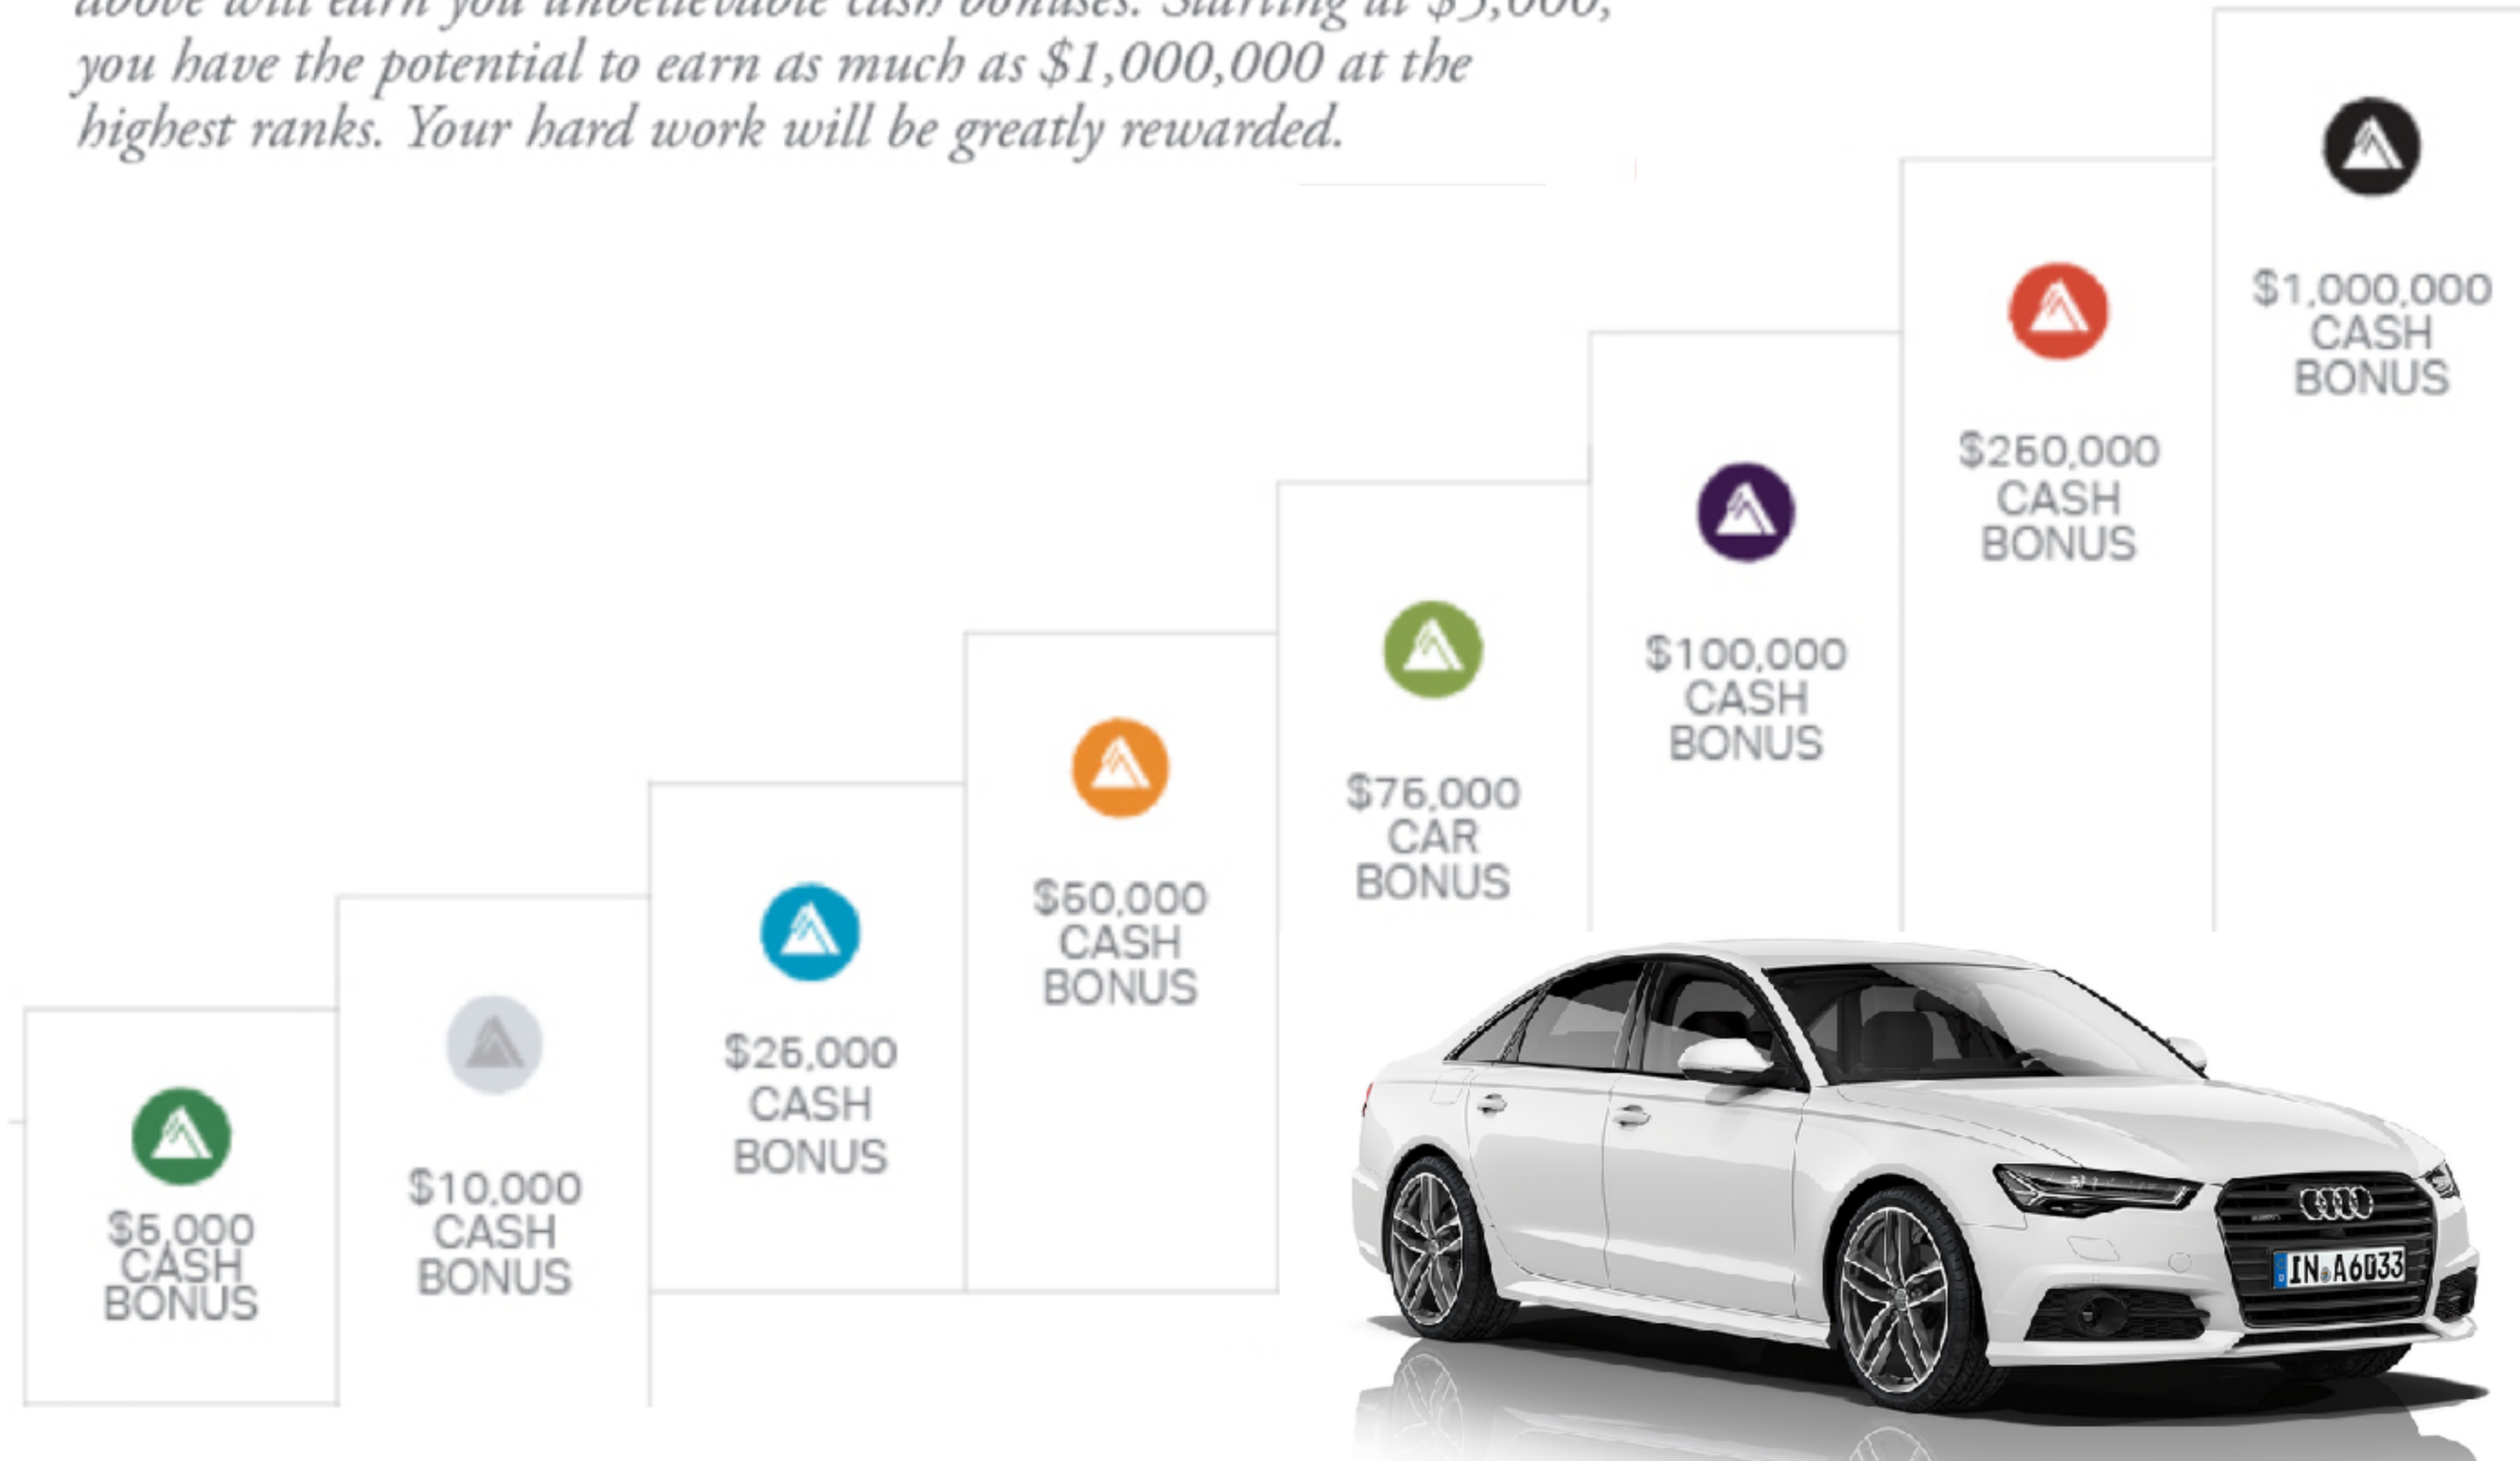

\$44,000

Level 1-

Added to your Monthly Check

\$4,400

Level 2-5-

Added to your Monthly Check

\$2,200

Alphay Rank Achievement Rewards.

Alphay rewards hard work. At the rank of Emerald and each rank above will earn you unbelievable cash bonuses. Starting at \$5,000, you have the potential to earn as much as \$1,000,000 at the highest ranks. Your hard work will be greatly rewarded.