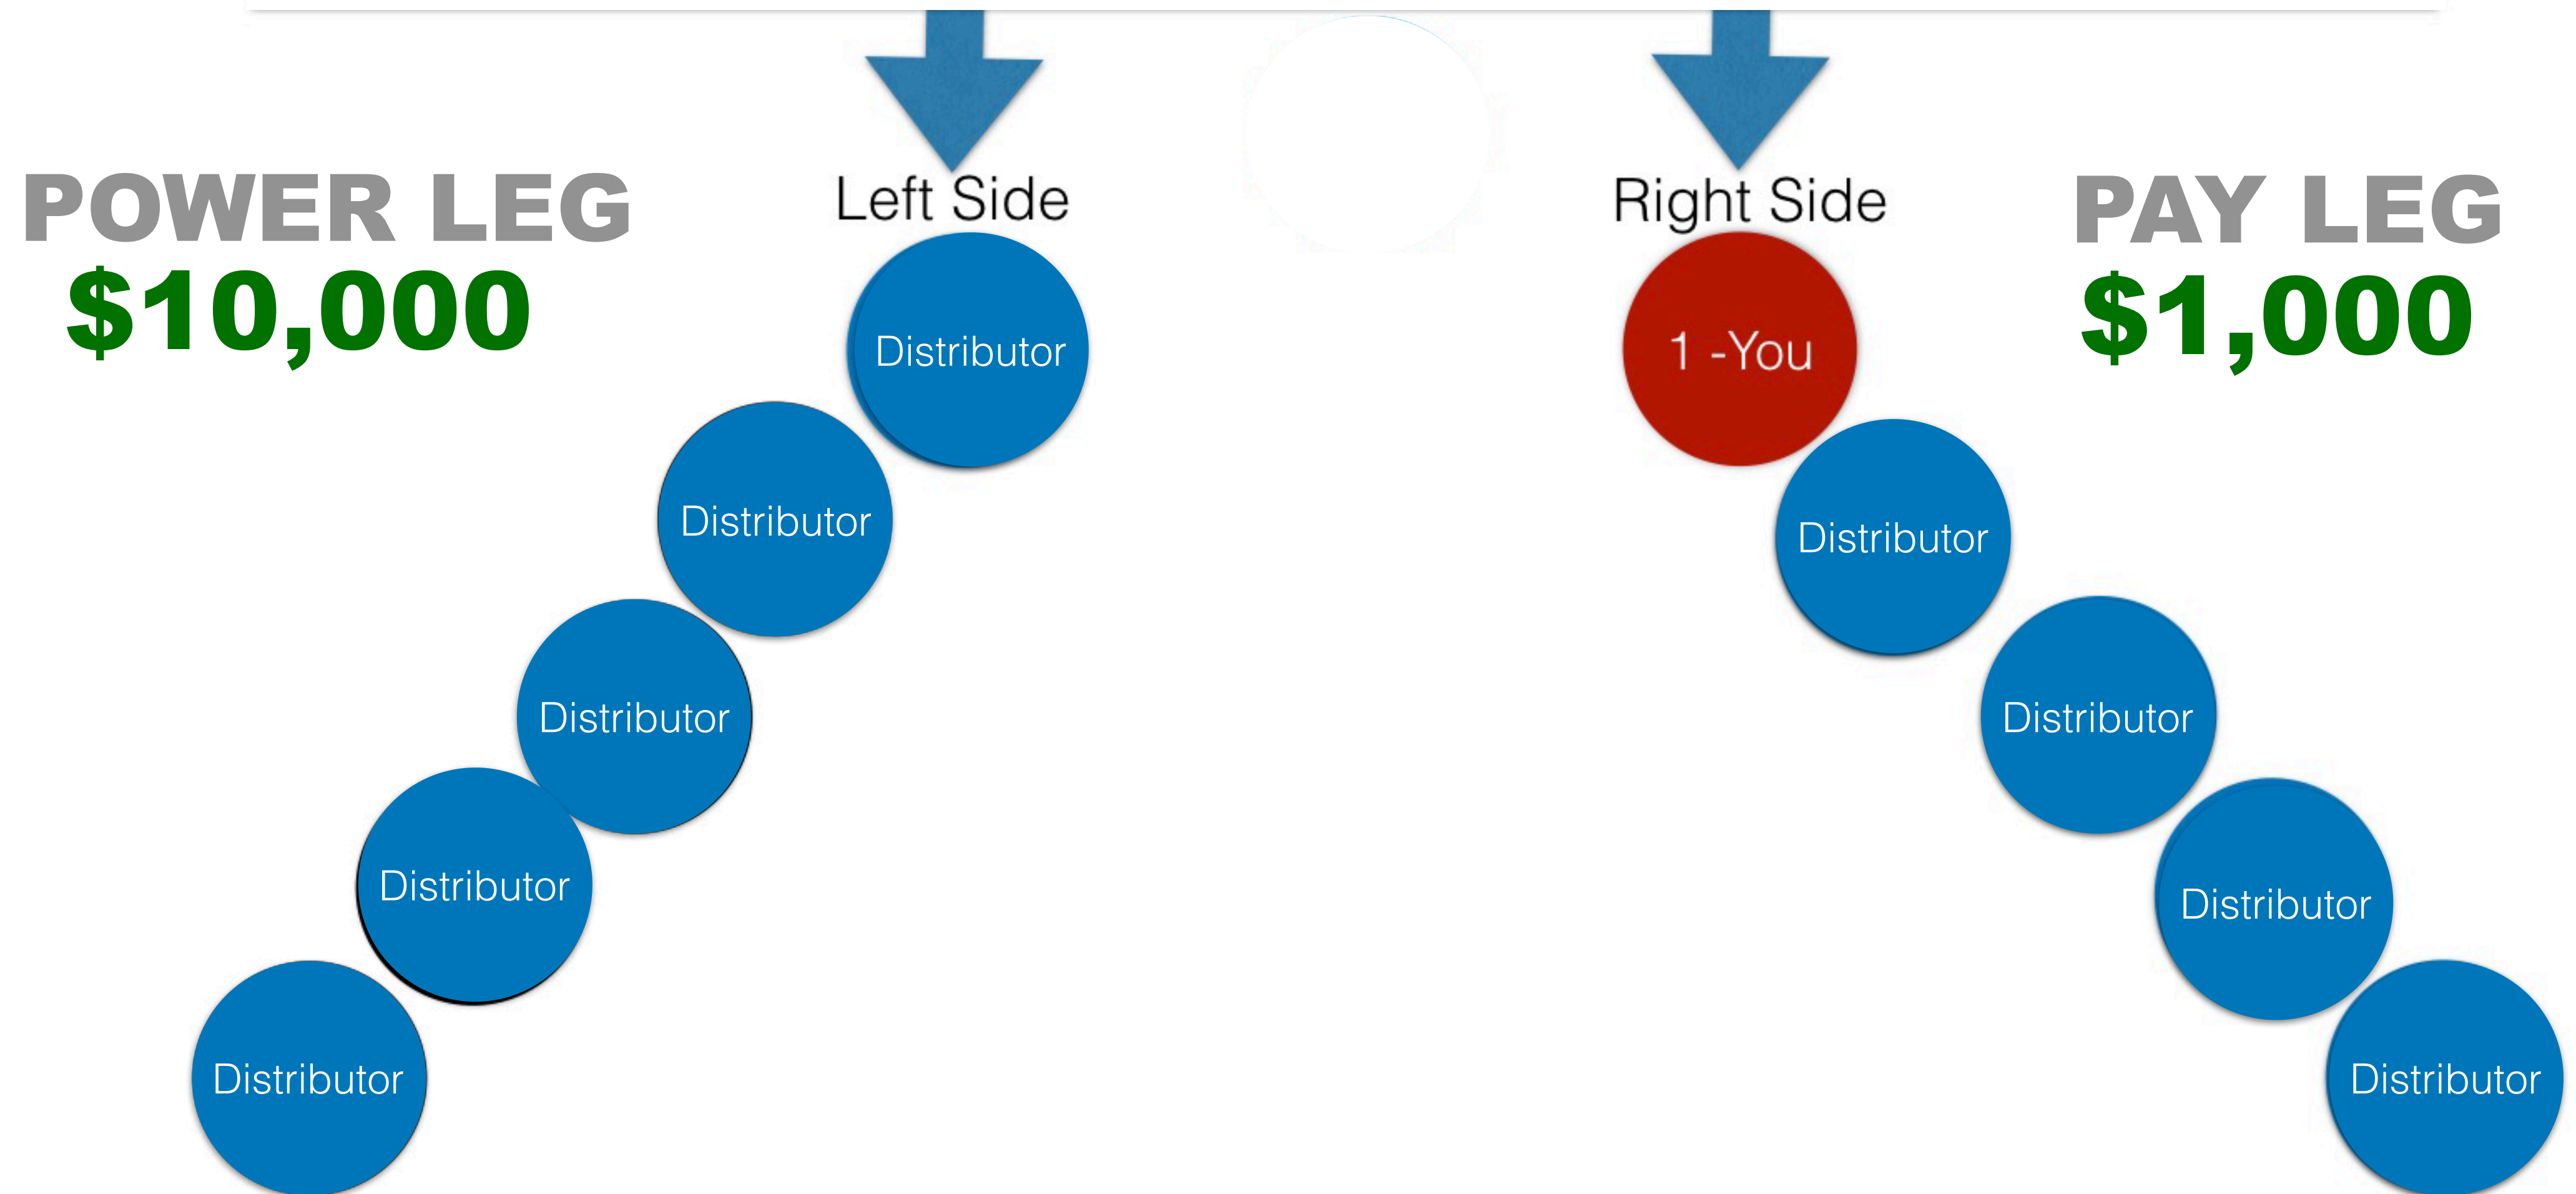

Your Weekly Commissions

You get PAID each week from your Pay Leg